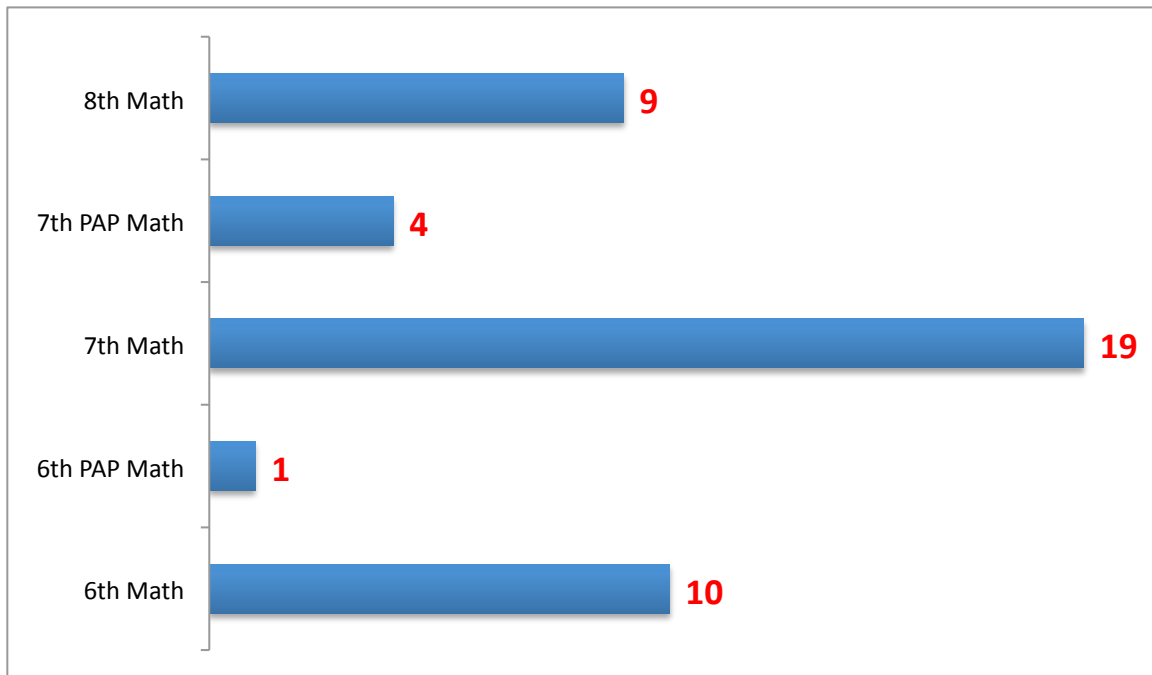

Dashboard Information for SMS- 6th Six weeks 2012-2013

Math Failures By Class