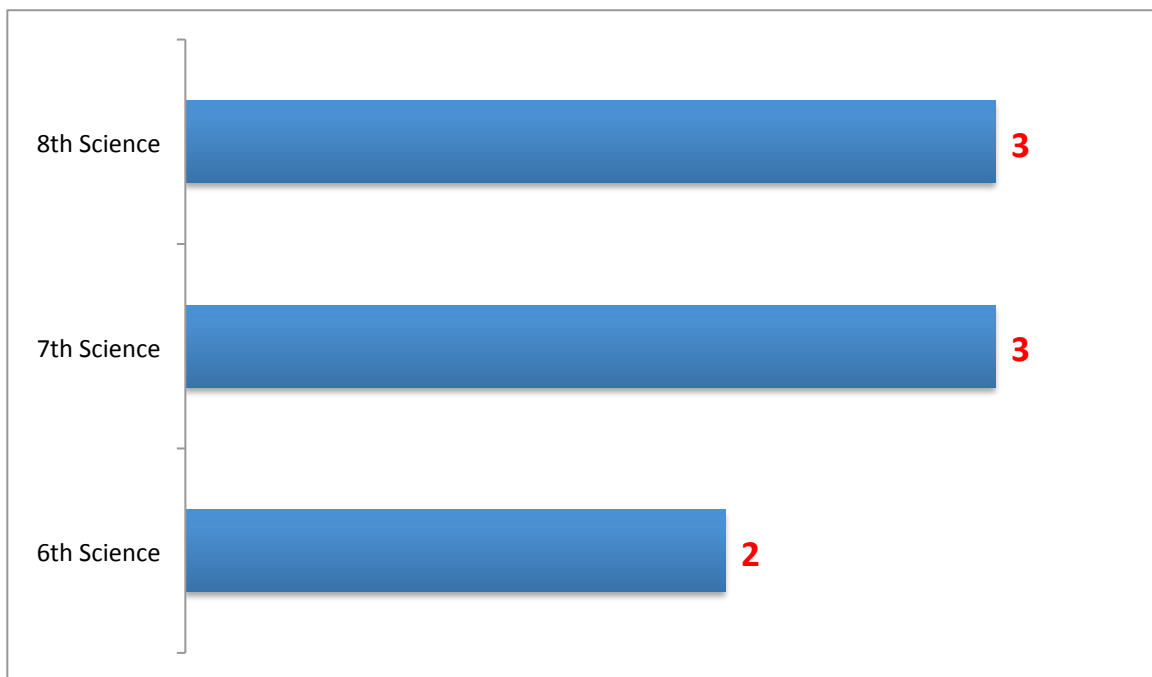

Science Failures by Class