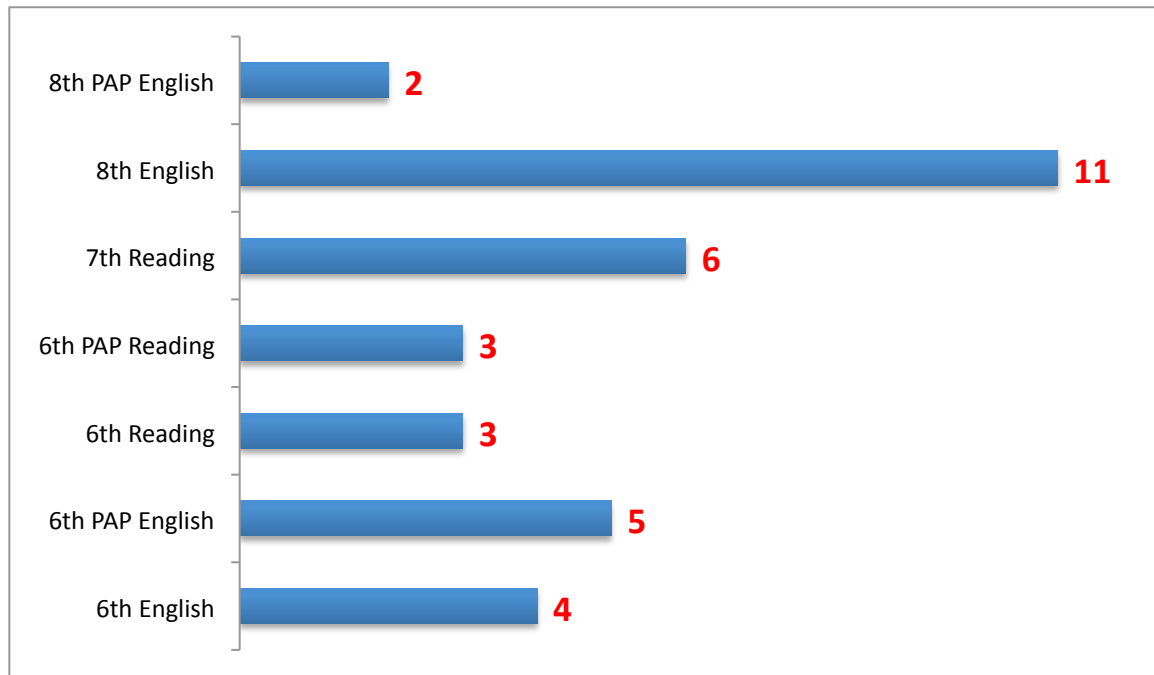

### Campus Tardy Total

6<sup>th</sup> Six Weeks- 254

5<sup>th</sup> Six Weeks- 322

4<sup>th</sup> Six Weeks- 317

3<sup>rd</sup> Six Weeks- 289

2<sup>nd</sup> Six Weeks- 334

1<sup>st</sup> Six Weeks- 462

### English/Language Arts Failures By Class